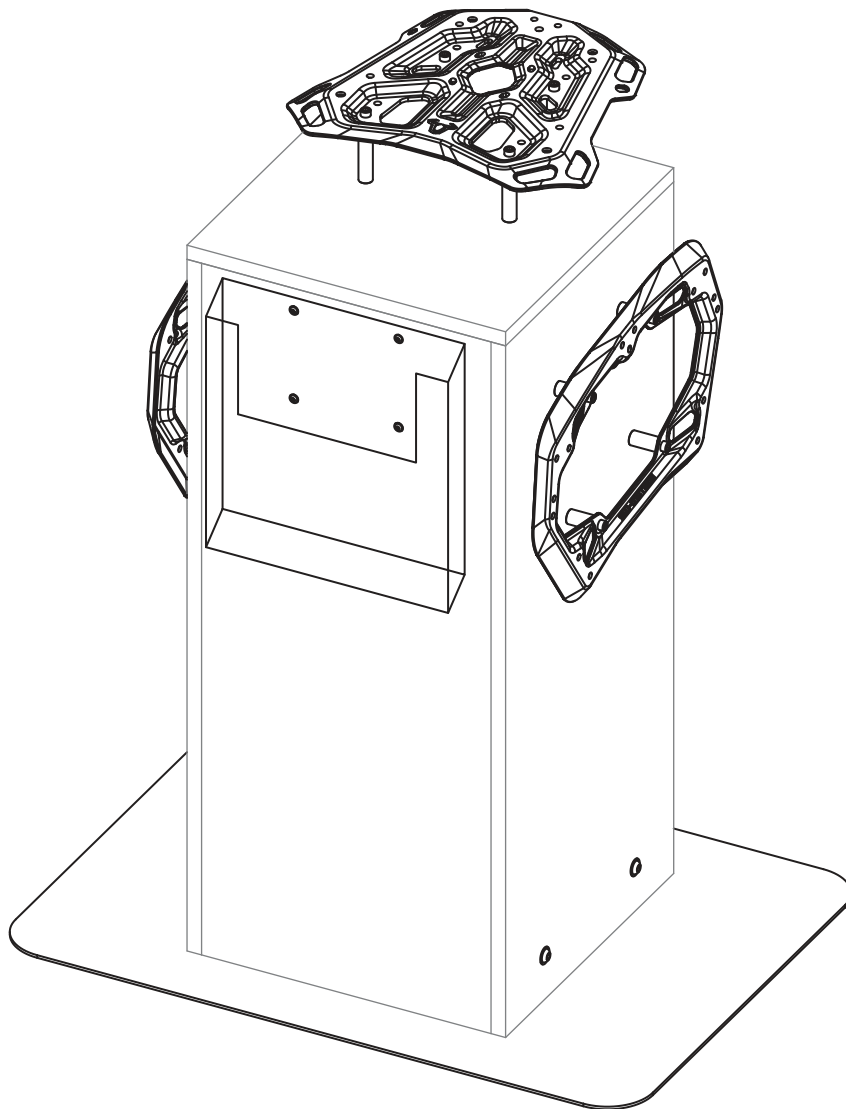

ANBAUANLEITUNG / MOUNTING INSTRUCTIONS

Art.-Nr. / Item No.: DGS.00.920.500.01

Revision: 00 · Datum / Date: 08 - 2020

Bestückung DGS Thema KFT/ GPT

Fitting equipment DGS subject KFT/GPT

Konfektionierung durch / Packed by:

Datum der Konfektionierung / Date of packaging:

SW-MOTECH GmbH & Co. KG

Ernteweg 7-10
35282 Rauschenberg
Germany

Tel. / phone + 49 (0)6425 / 8168 - 050
Fax / fax + 49 (0)6425 / 8168 - 10

info@sw-motech.com
www.sw-motech.com